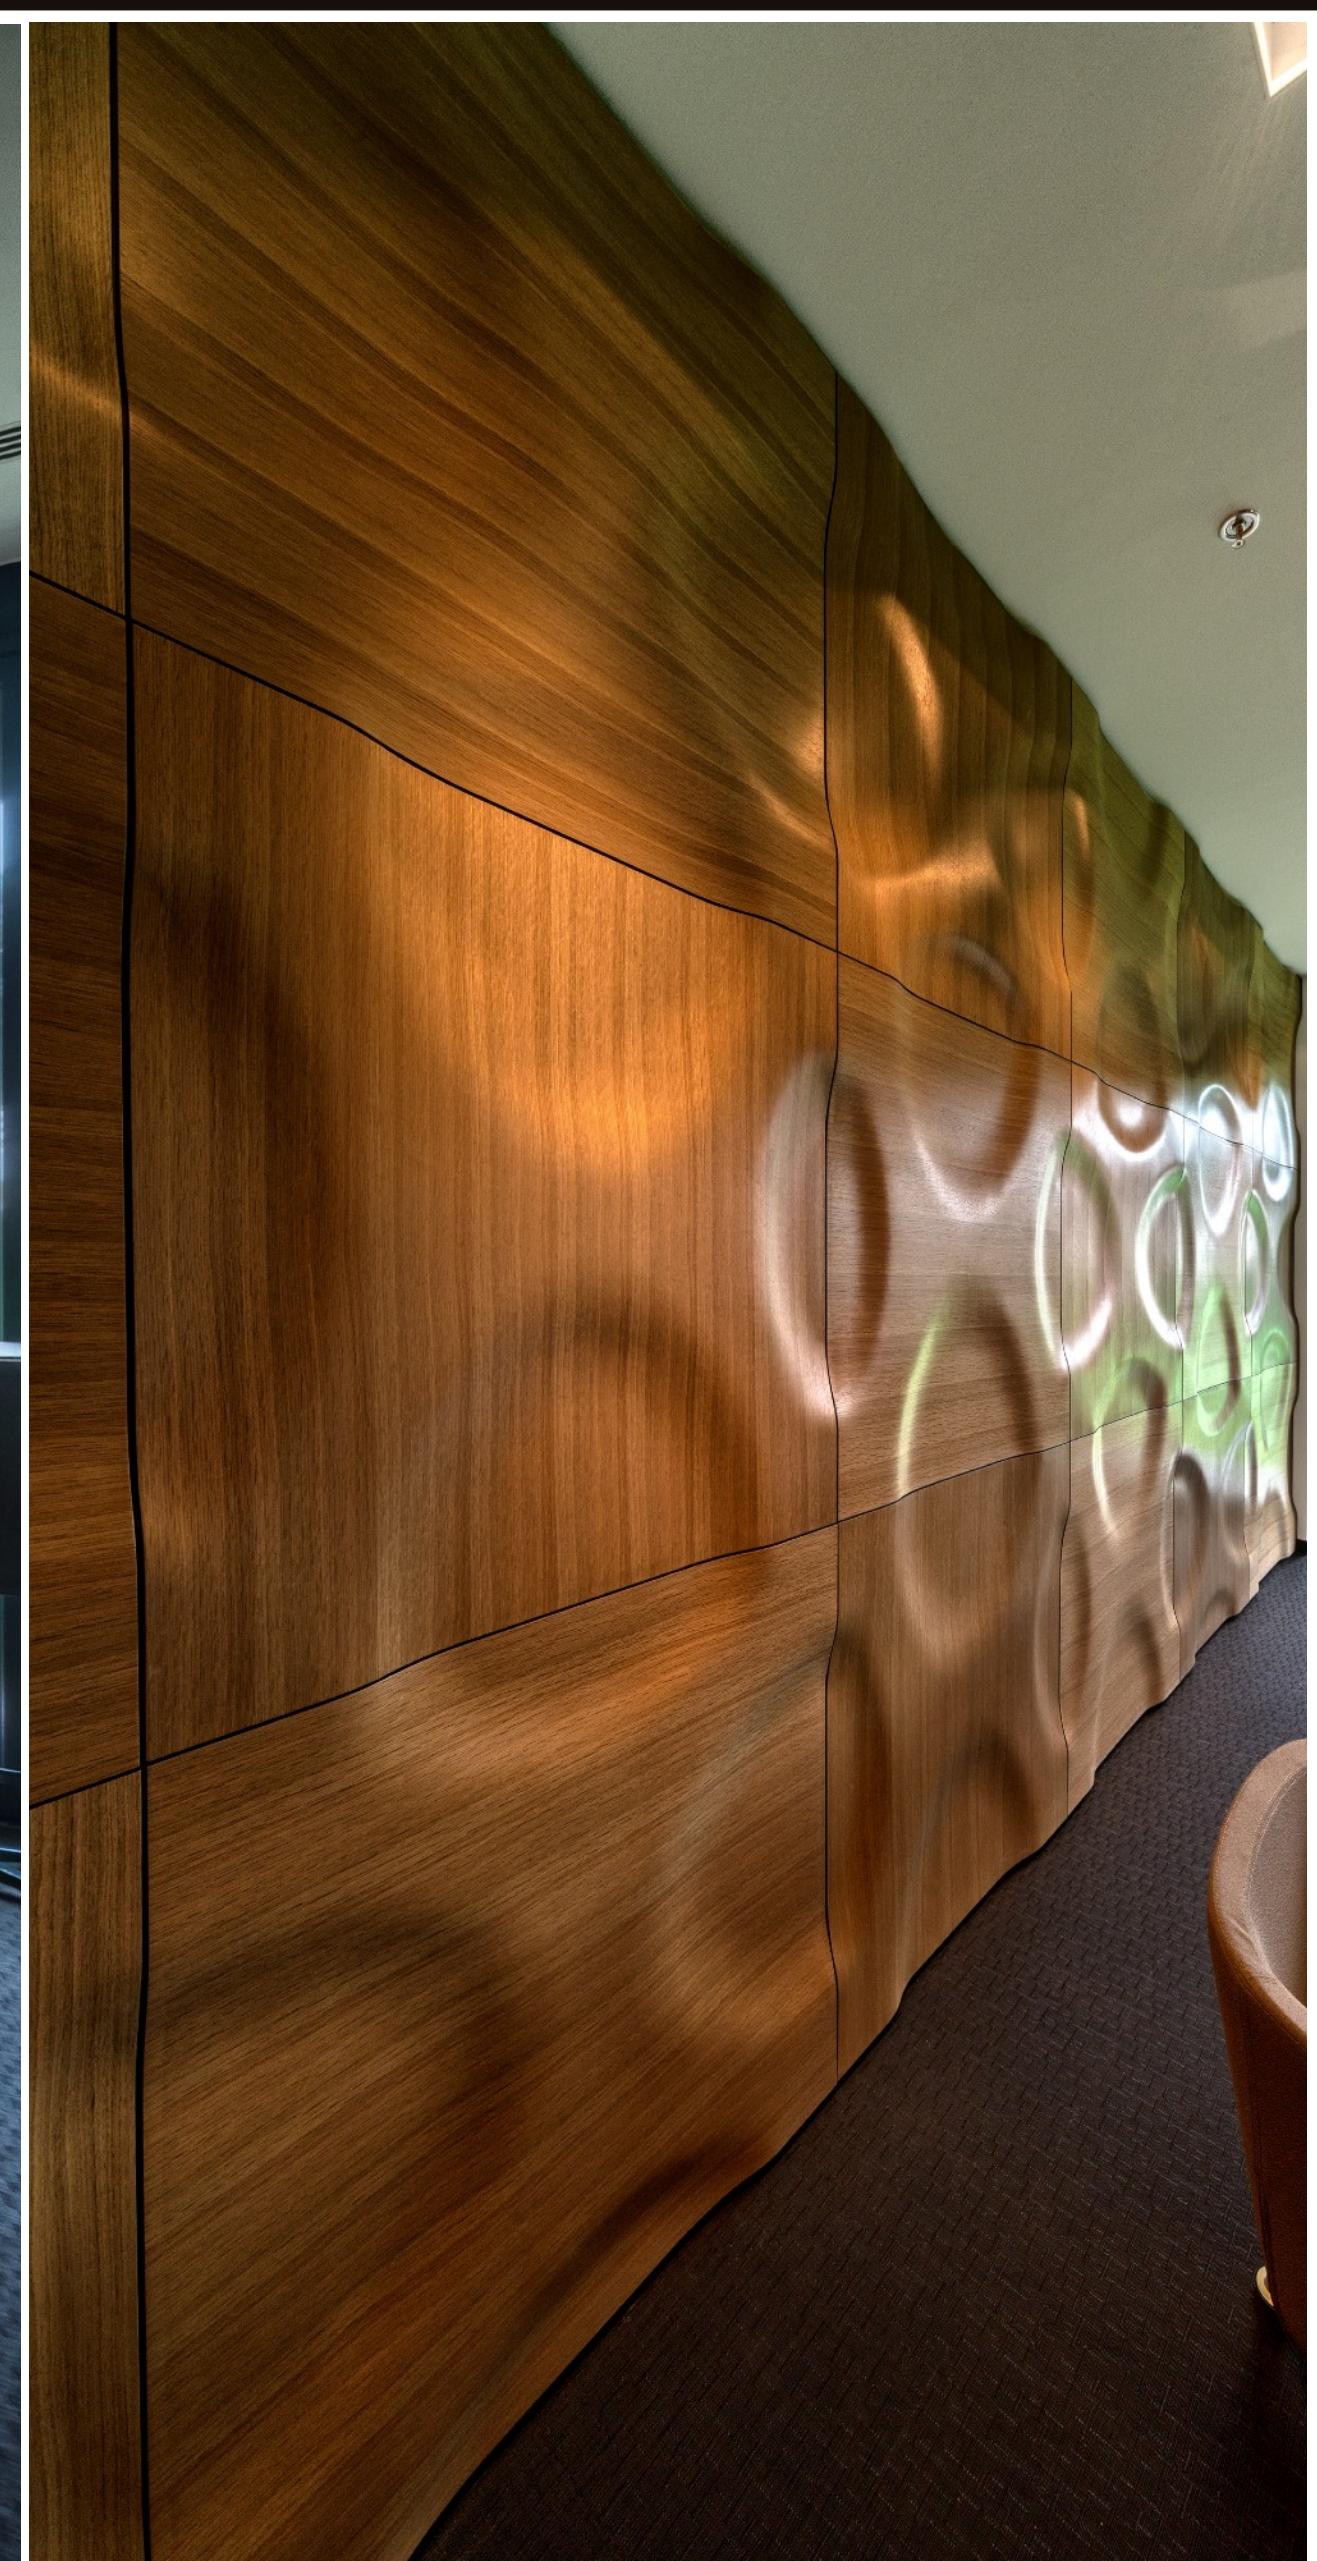

ALASKA

The starting point for this panel was the northernmost part of the USA, the snowy and icy state of Alaska.

The **playful** and **thought-provoking**, crater-like hollows evoke **the transition from the hardness of ice to the softness of snow** and finally to the **shapelessness of thaw.**

In Alaska, the diverse weather conditions and the ample variety of landforms are matter-of-course yet distinctive at the same time – just like this unique panel in an enclosed space.

Specifications:

Cross-laminated wooden panel.
Double-curvature surface.
Hardwood veneer with natural oil.

Dimensions:

Size: 940 x 940 x 80 mm
Weight: ~ 9.5 kg

Bespoke Solutions:

(additional charges will apply*)

- Custom Size
- Custom Veneer
- Custom Finish
- Cut Panels

Standard veneers:

American Walnut - Reconstituted