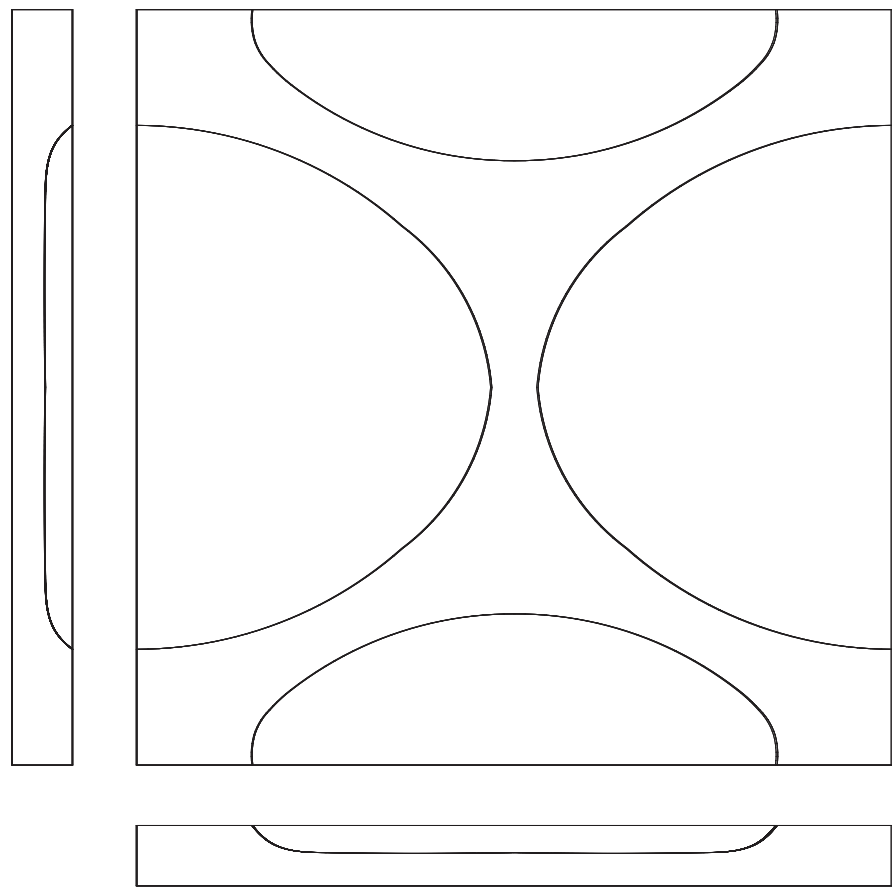

In Alaska, the diverse weather conditions and the ample variety of landforms are matter-of-course yet distinctive at the same time – just like this unique panel in an enclosed space.

Specifications:

Cross-laminated wooden panel.
Double-curvature surface.
Hardwood veneer with natural oil.

Dimensions:

Size: 940 x 940 x 80 mm
Weight: ~ 9.5 kg

Bespoke Solutions:

(additional charges will apply*)

- Custom Size
- Custom Veneer
- Custom Finish
- Cut Panels

Standard veneers:

American Walnut - Reconstituted