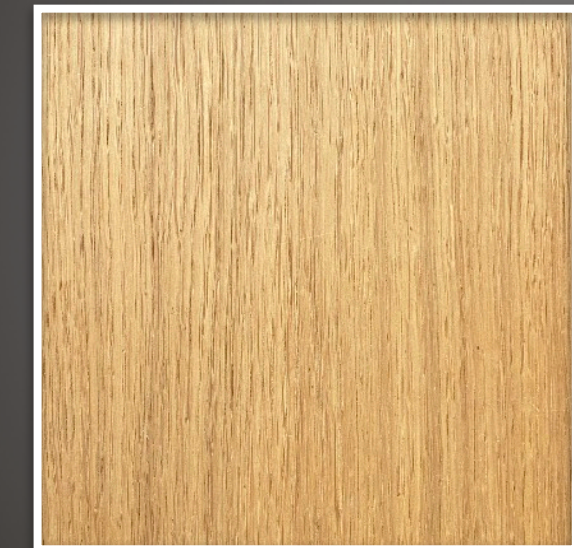

Dimensions:

Size: 940 x 940 x 80 mm
Weight: ~ 9.5 kg

Bespoke Solutions:

(additional charges will apply*)

- Custom Size
- Custom Veneer
- Custom Finish
- Cut Panels

Standard veneers:

American Walnut - Reconstituted