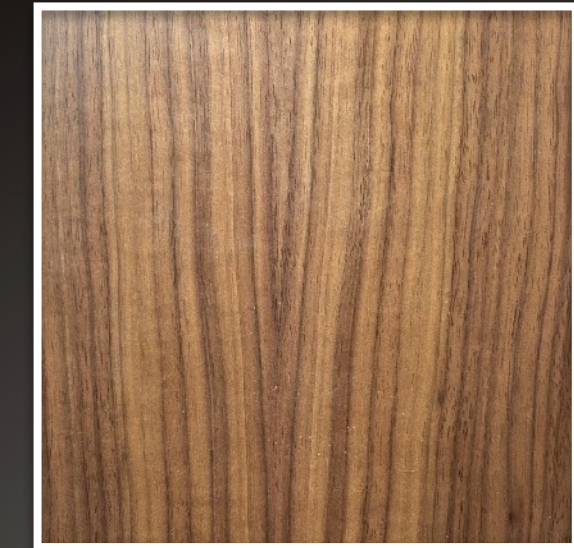

In Alaska, the diverse weather conditions and the ample variety of landforms are matter-of-course yet distinctive at the same time – just like this unique panel in an enclosed space.

Specifications:

Cross-laminated wooden panel.
Double-curvature surface.
Hardwood veneer with natural oil.

Dimensions:

Size: 940 x 940 x 80 mm
Weight: ~ 9.5 kg

Bespoke Solutions:

(additional charges will apply*)

- Custom Size
- Custom Veneer
- Custom Finish
- Cut Panels

Standard veneers:

American Walnut - Reconstituted