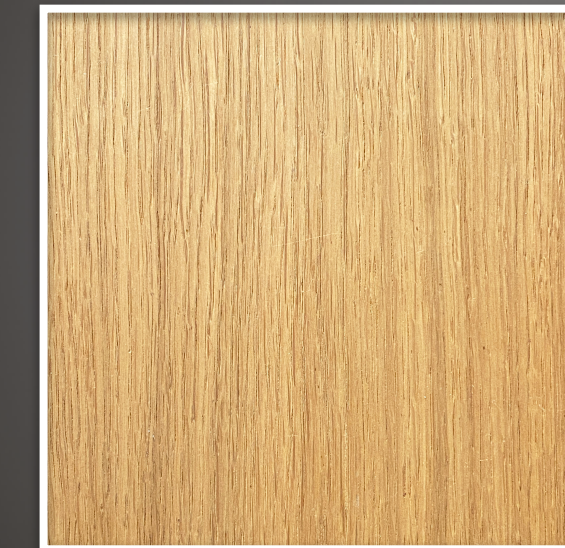

American Walnut - Reconstituted

White Oak - Reconstituted