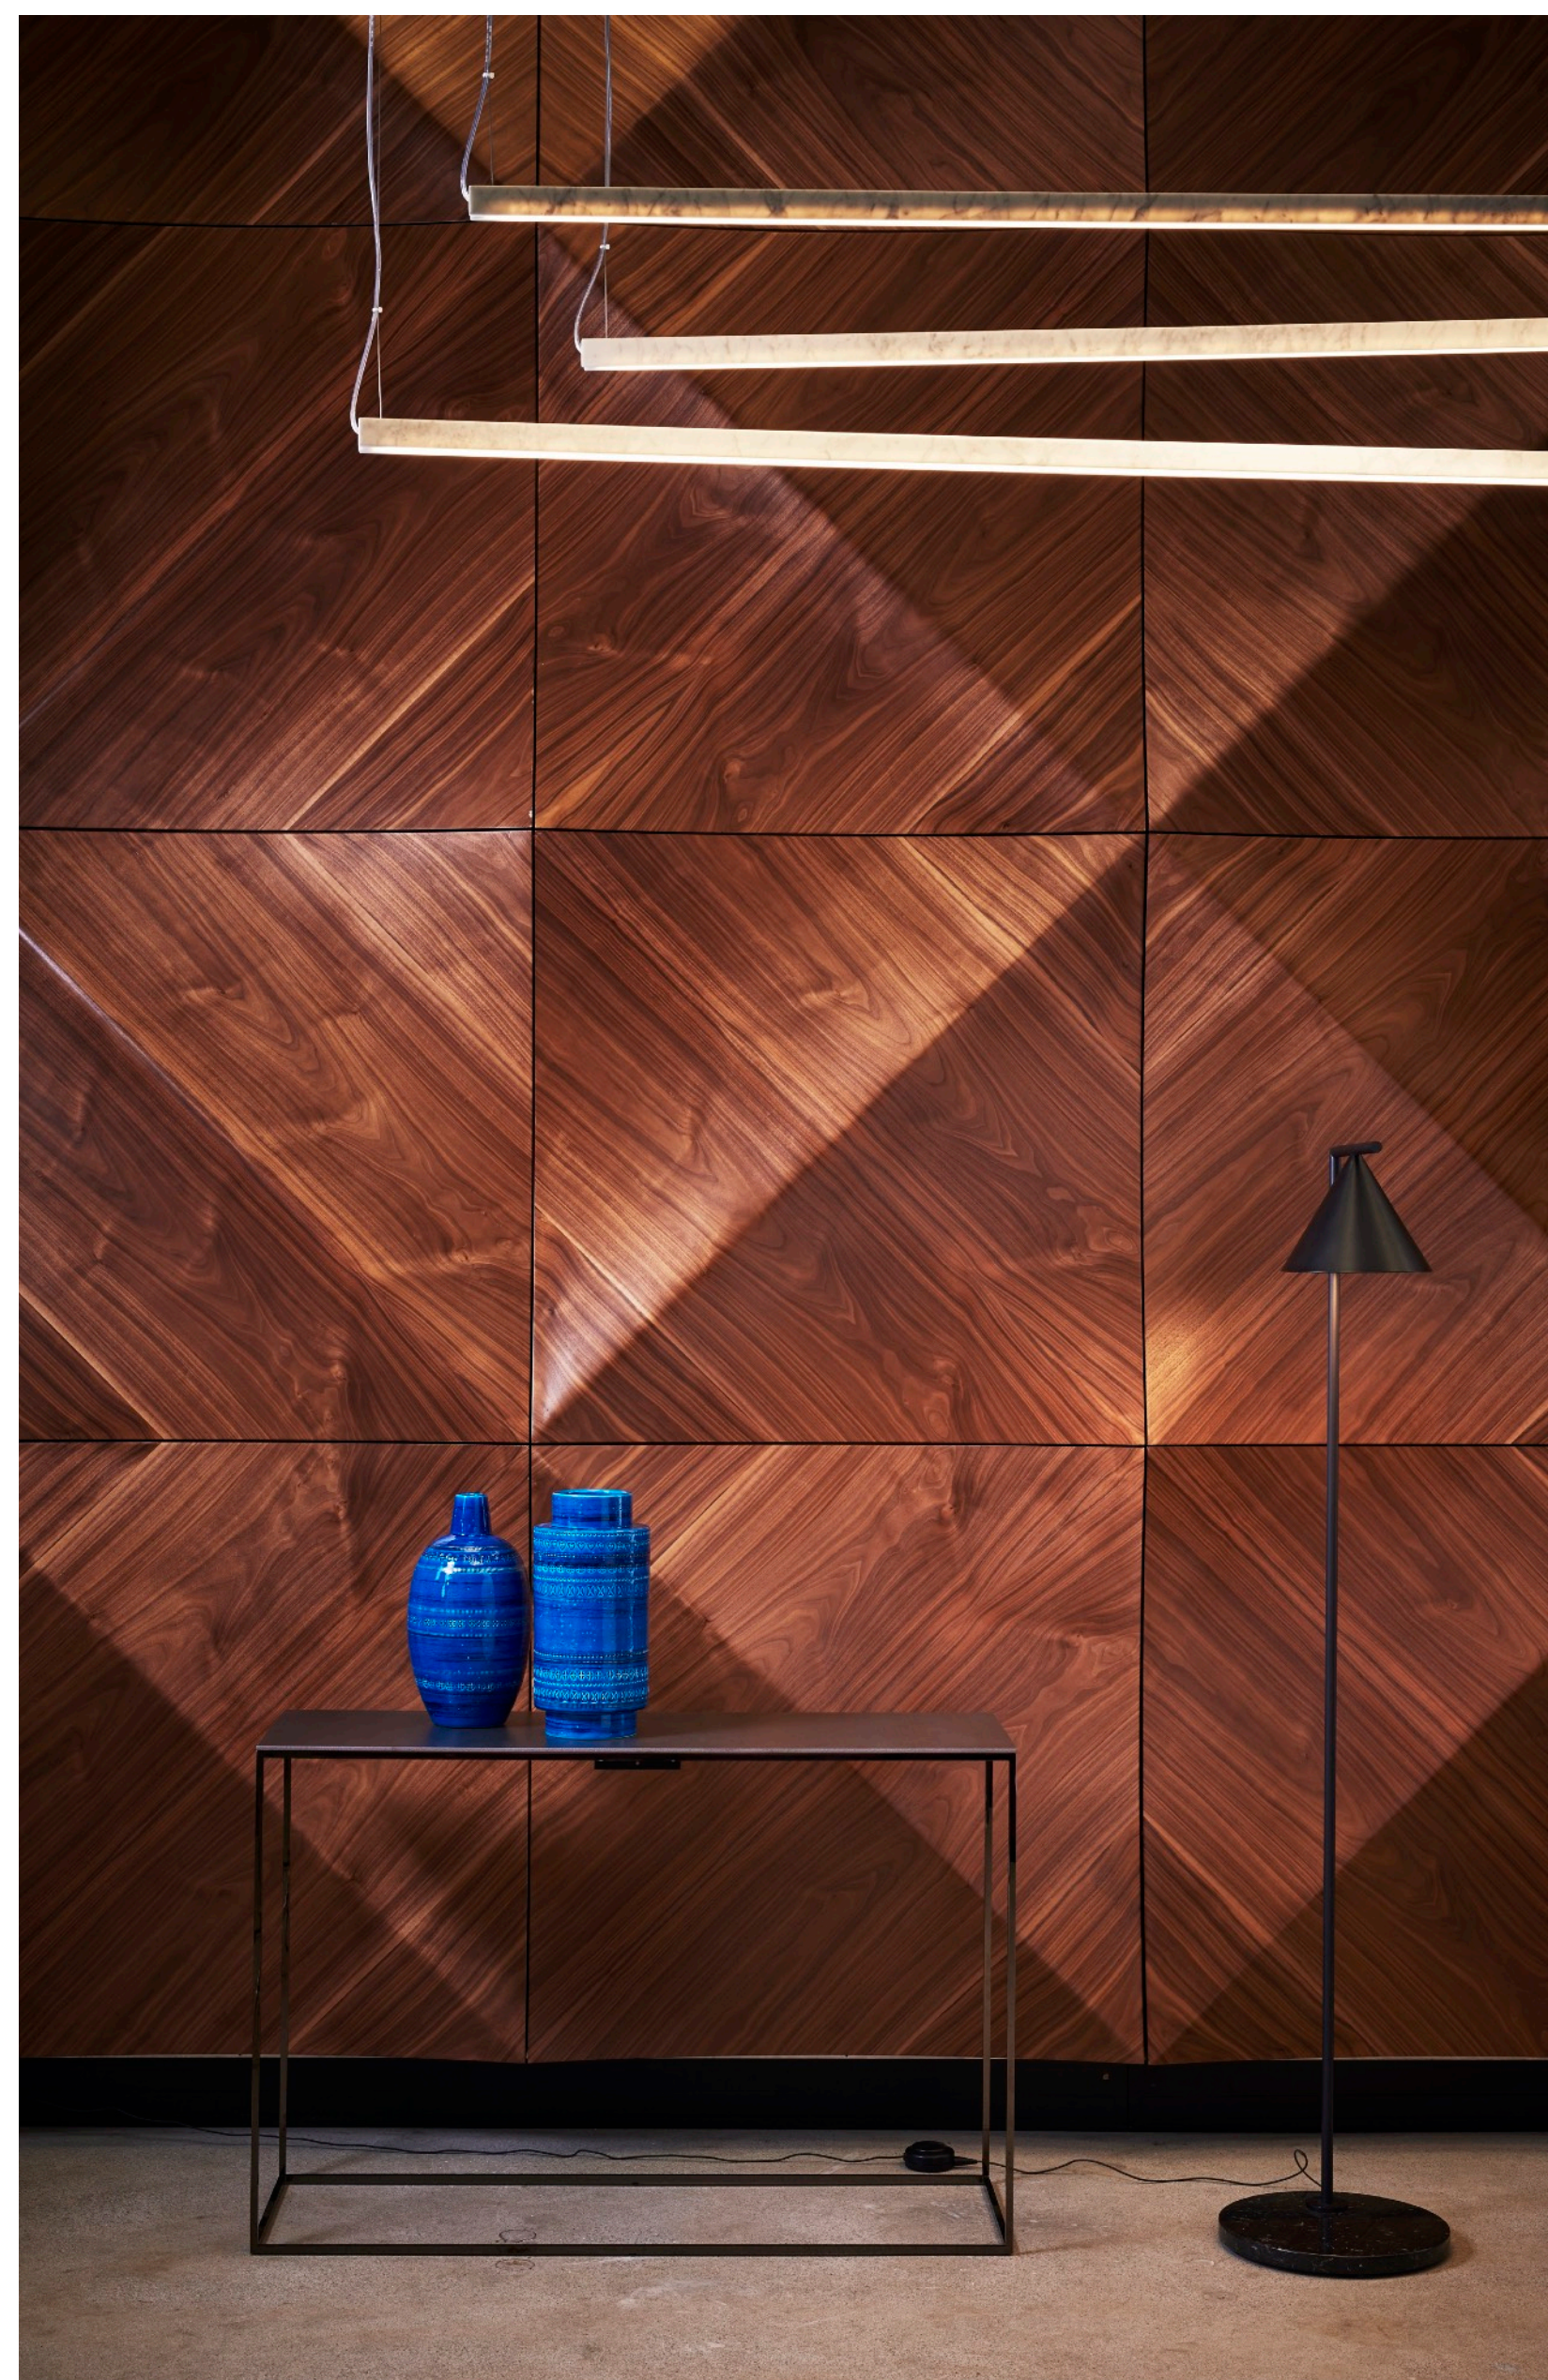

KALAHARI

The resolute lines which serve as ridges for the low prominences rising from the surface of this wall covering **echo the sparse hills and rocks among the sand dunes** that make the Kalahari Desert more colorful.

This abstract looking wall leaves us with a strong and unwavering impression, but the play of light can turn it into something as **mysterious and surprising as the African plateau** of the same name with its termite mounds and other peculiarities.

Specifications:

Cross-laminated wooden panel.
Double-curvature surface.
Hardwood veneer with natural oil.

Dimensions:

Size: 940 x 940 x 80 mm
Weight: ~ 9.5 kg

Bespoke Solutions:

(additional charges will apply*)