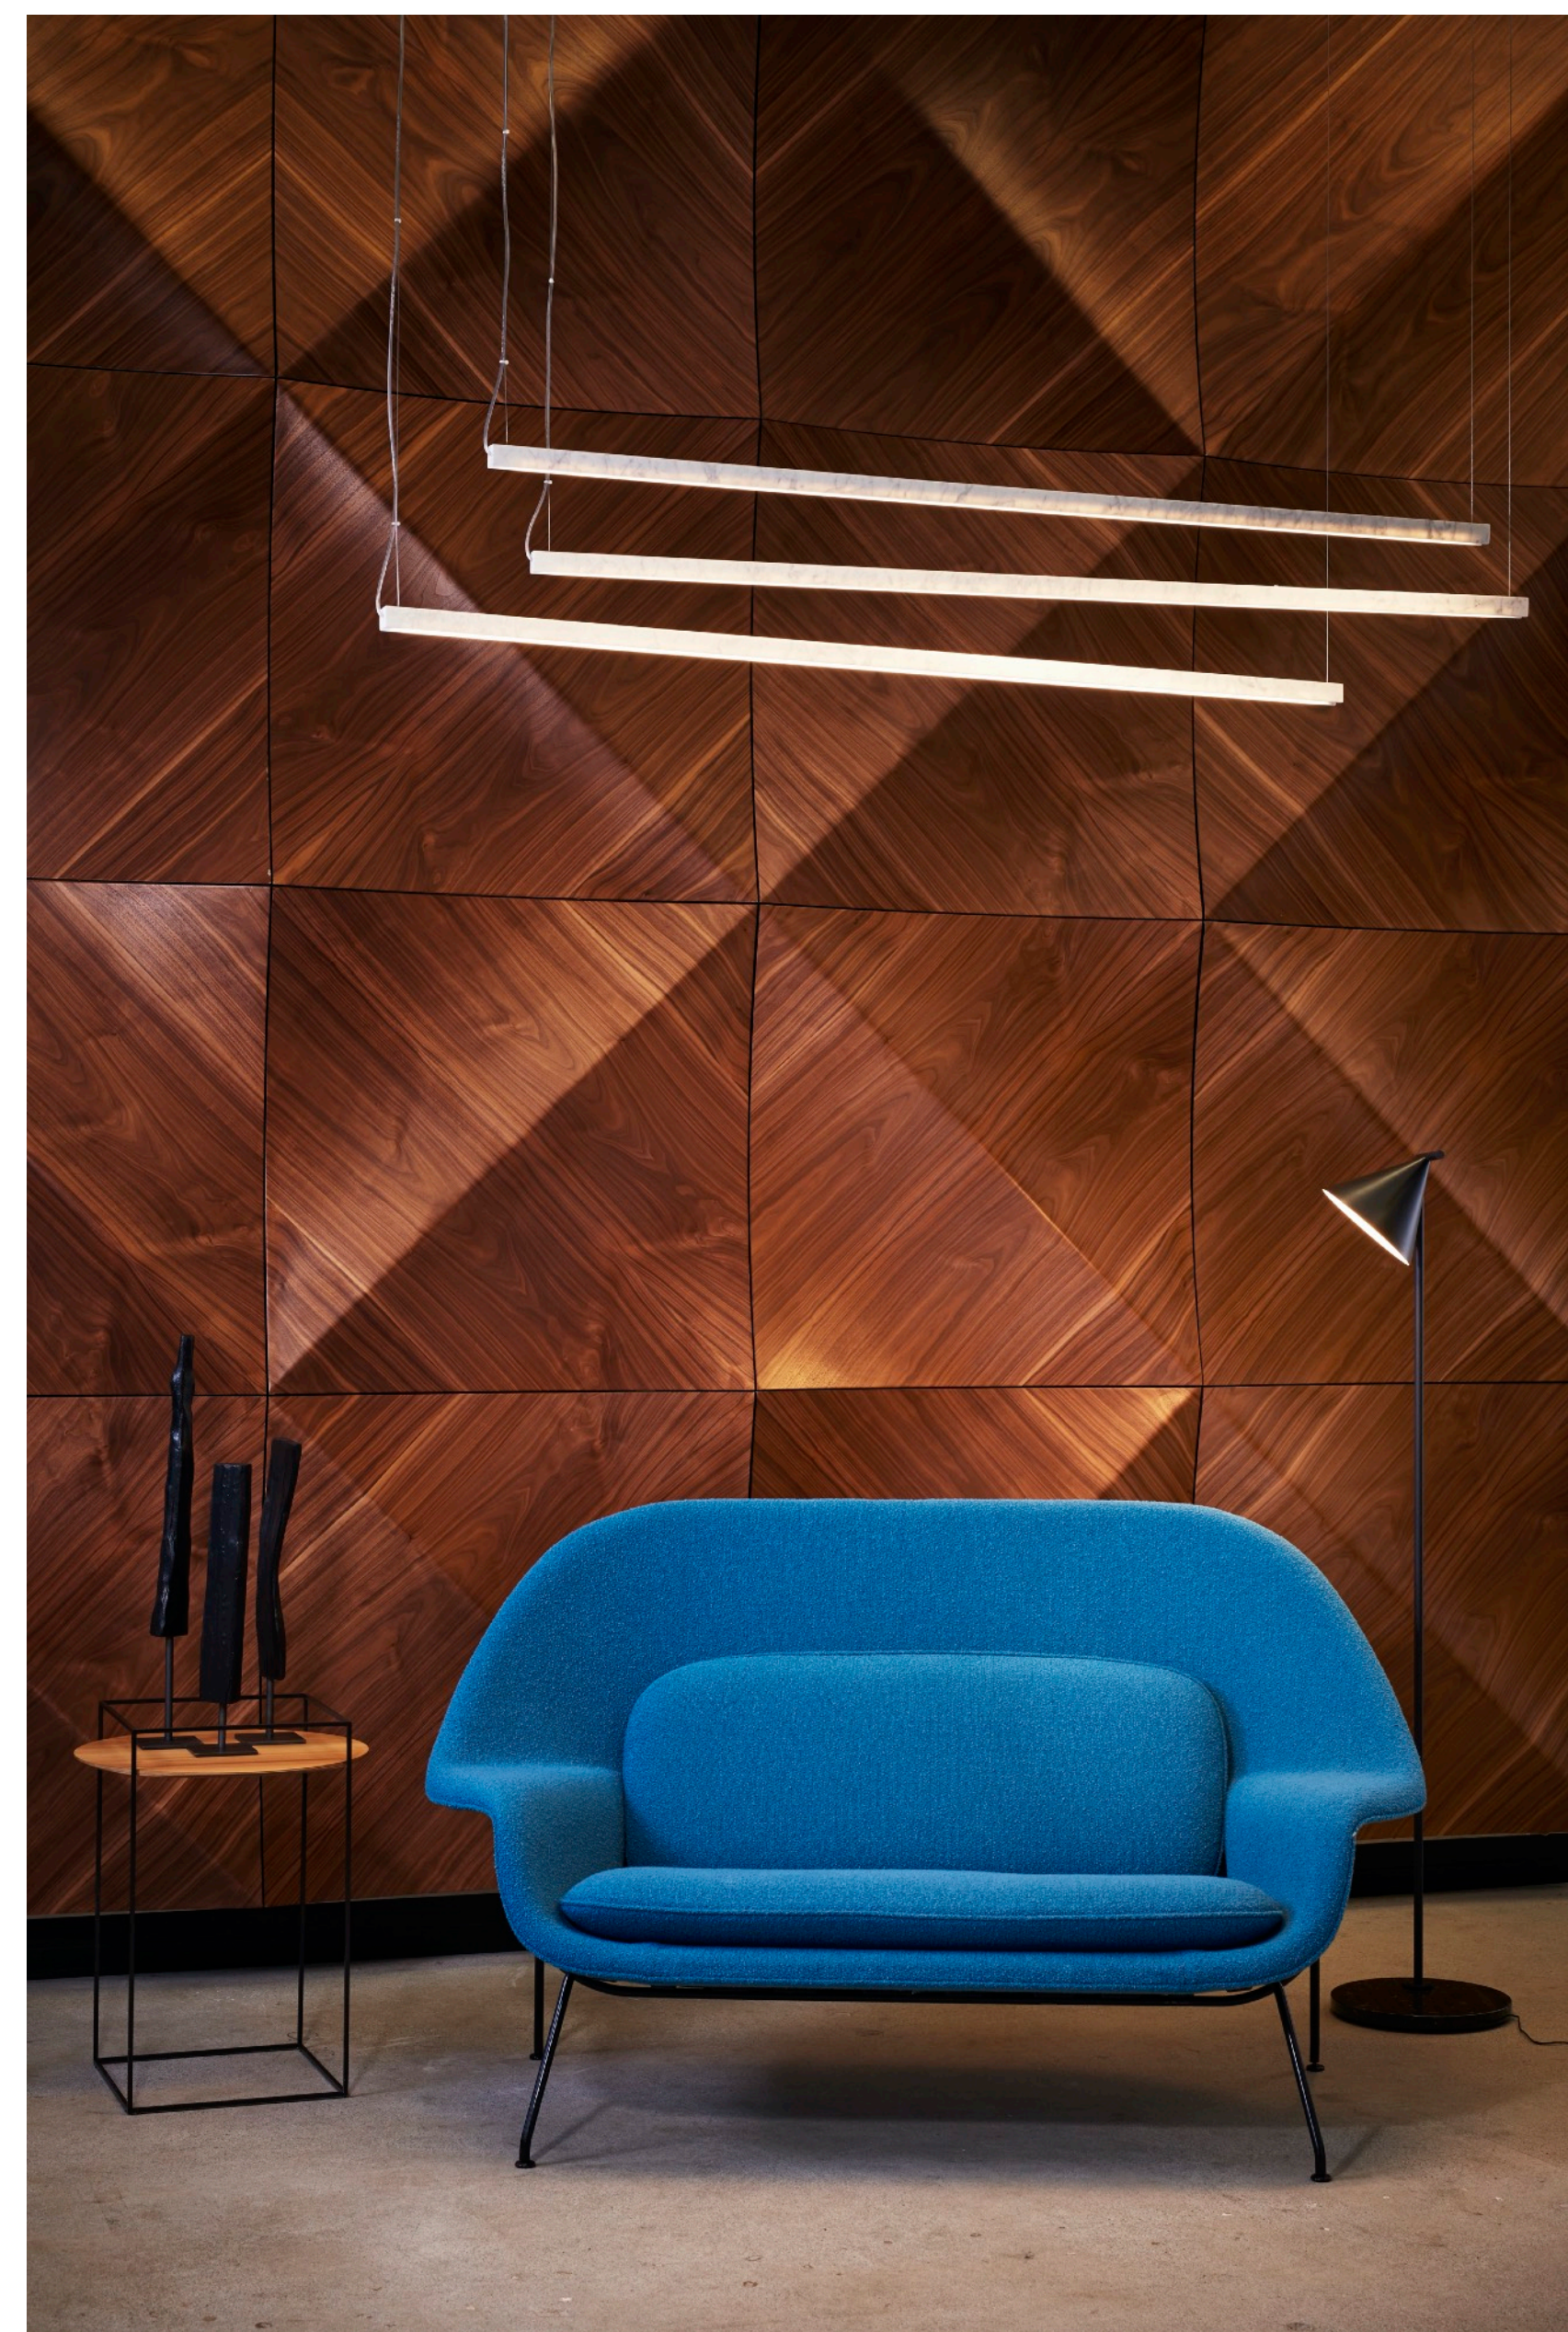

KALAHARI

The resolute lines which serve as ridges for the low prominences rising from the surface of this wall covering **echo the sparse hills and rocks among the sand dunes** that make the Kalahari Desert more colorful.

This abstract looking wall leaves us with a strong and unwavering impression, but the play of light can turn it into something as **mysterious and surprising as the African plateau** of the same name with its termite mounds and other peculiarities.

Specifications:

Cross-laminated wooden panel.
Double-curvature surface.
Hardwood veneer with natural oil.

Dimensions:

Size: 940 x 940 x 80 mm
Weight: ~ 9.5 kg

Bespoke Solutions:

(additional charges will apply*)