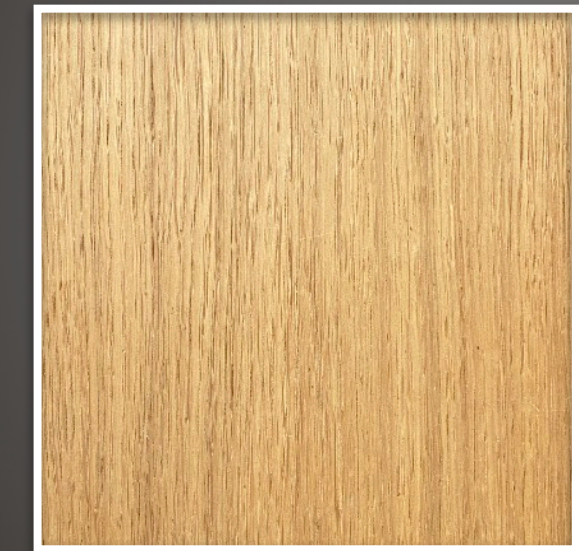

American Walnut - Reconstituted