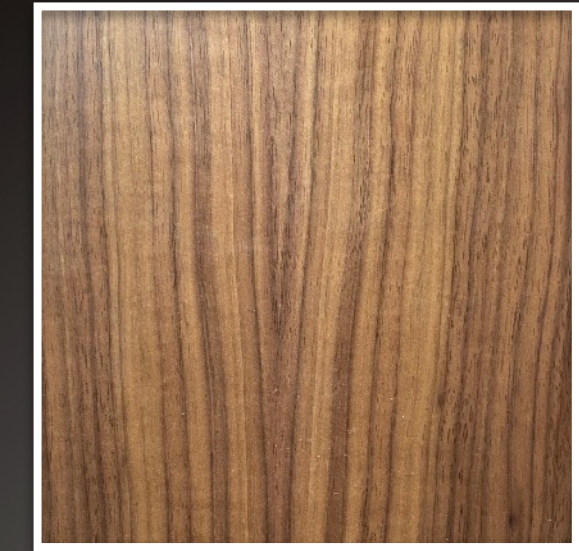

This abstract looking wall leaves us with a strong and unwavering impression, but the play of light can turn it into something as **mysterious and surprising as the African plateau** of the same name with its termite mounds and other peculiarities.

Specifications:

Cross-laminated wooden panel.
Double-curvature surface.
Hardwood veneer with natural oil.

Dimensions:

Size: 940 x 940 x 80 mm
Weight: ~ 9.5 kg

Bespoke Solutions:

(additional charges will apply*)

- Custom Size
- Custom Veneer
- Custom Finish
- Cut Panels

Standard veneers:

American Walnut - Reconstituted

White Oak - Reconstituted

KALAHARI

**CONTACT US,
AND LET'S MAKE
SOMETHING
TRULY UNIQUE!**

**TELL US! WHAT
IDEAS OF YOURS
CAN WE HELP
ACHIEVE?**