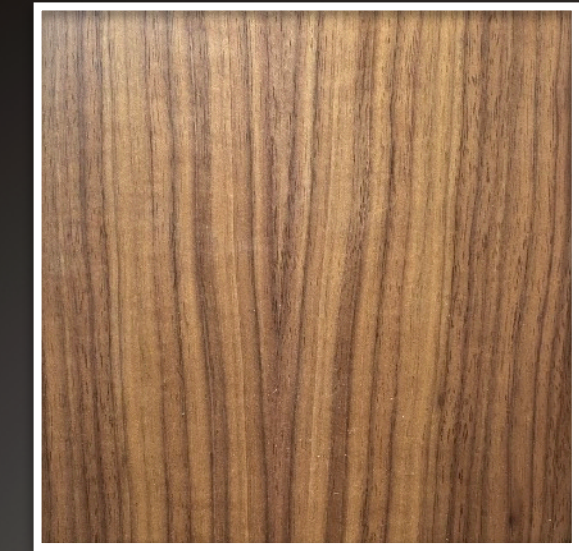

The Montana panels pay tribute to their exhaustible source of inspiration – **nature.**

Specifications:

Cross-laminated wooden panel.
Double-curvature surface.
Hardwood veneer with natural oil.

Dimensions:

Size: 940 x 940 x 80 mm
Weight: ~ 9.5 kg

Bespoke Solutions:

(additional charges will apply*)

- Custom Size
- Custom Veneer
- Custom Finish
- Cut Panels

Standard veneers:

American Walnut - Reconstituted

White Oak - Reconstituted