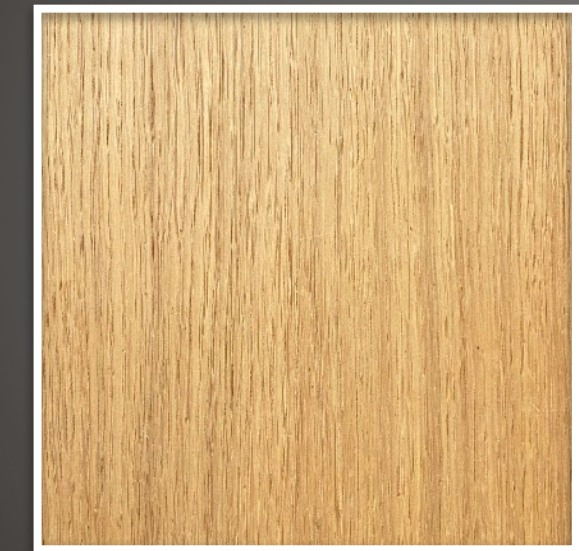

The Montana panels pay tribute to their exhaustible source of inspiration – **nature.**

Specifications:

Cross-laminated wooden panel.
Double-curvature surface.
Hardwood veneer with natural oil.

Dimensions:

Size: 940 x 940 x 80 mm
Weight: ~ 9.5 kg

Bespoke Solutions:

(additional charges will apply*)

- Custom Size
- Custom Veneer
- Custom Finish
- Cut Panels

Standard veneers:

American Walnut - Reconstituted

White Oak - Reconstituted