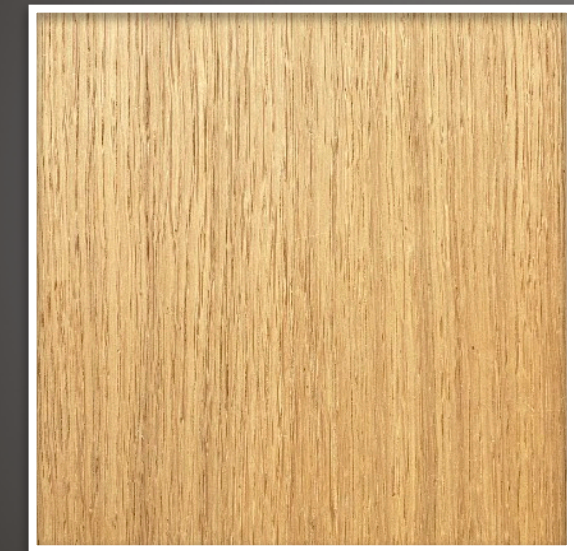

American Walnut - Reconstituted