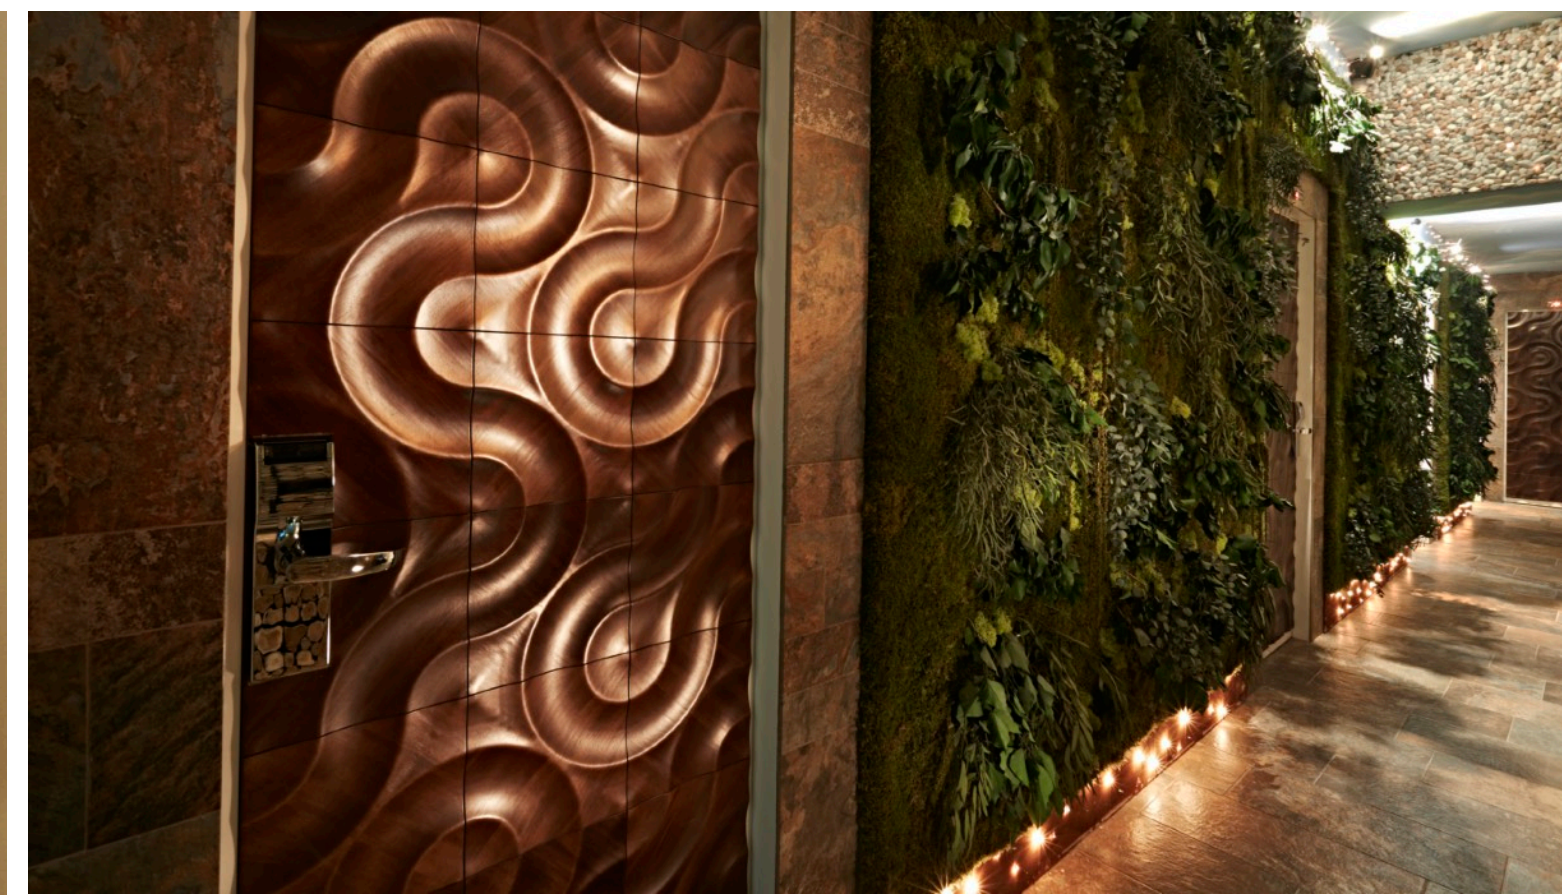

VOLGA

**A vast body of water
flowing majestically.**

The inspiration for this
exquisite wooden panel
**with its long, curving
bends** was the longest and
widest river in Europe, the
Volga, winding endlessly
across the continent.

**Sinuous river-bed-like
hollows and flat areas
representing land
alternate harmoniously** on
this wall covering,
suggesting that **these two
simply cannot live without
each other.**

Just like in nature.

Specifications:

Cross-laminated wooden panel.
Double-curvature surface.
Hardwood veneer with natural oil.

Dimensions:

Size: 940 x 940 x 80 mm
Weight: ~ 9.5 kg

Bespoke Solutions:

(additional charges will apply*)