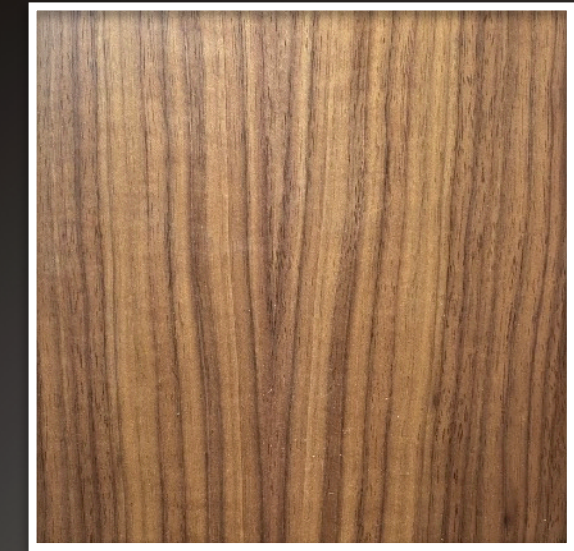

Specifications:

Cross-laminated wooden panel.
Double-curvature surface.
Hardwood veneer with natural oil.

Dimensions:

Size: 940 x 940 x 80 mm
Weight: ~ 9.5 kg

Bespoke Solutions:

(additional charges will apply*)

- Custom Size
- Custom Veneer
- Custom Finish
- Cut Panels

Standard veneers:

American Walnut - Reconstituted

White Oak - Reconstituted

VOLGA

**CONTACT US,
AND LET'S MAKE
SOMETHING
TRULY UNIQUE!**

**TELL US! WHAT
IDEAS OF YOURS
CAN WE HELP
ACHIEVE?**